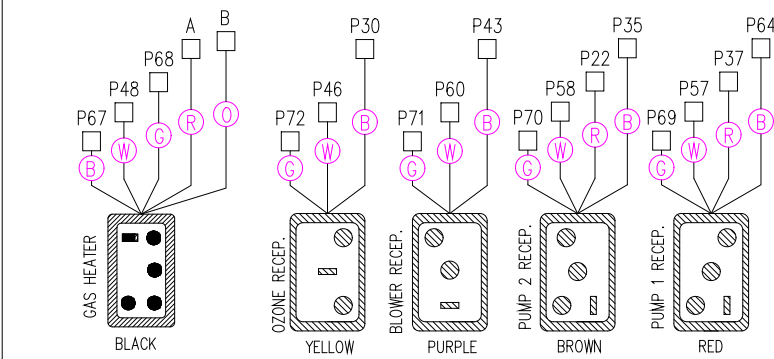

LEGEND	
	- 1/4" QUICK CONNECT
	- 1/4" PIGGYBACK
	- FORK CONNECTOR
	- RING CONNECTOR
	- SOCKET CONNECTOR
	- PIN CONNECTOR

**MAIN INPUT SERVICE
SEE MANUAL**

HYDRO-QUIP
CORONA, CA (909) 273-7575

Manufacture Notes:

Dwg. No.
G822A0-KLPQY-J

Drawn	MBS	Rev	01
Date	02.09.09		
Diagram No.	5161		

Wire Color Code			
B - Black	G - Green	W - White	Gr - Gray
Br - Brown	Bl - Blue	V - Violet	
R - Red			
O - Orange			
Y - Yellow			