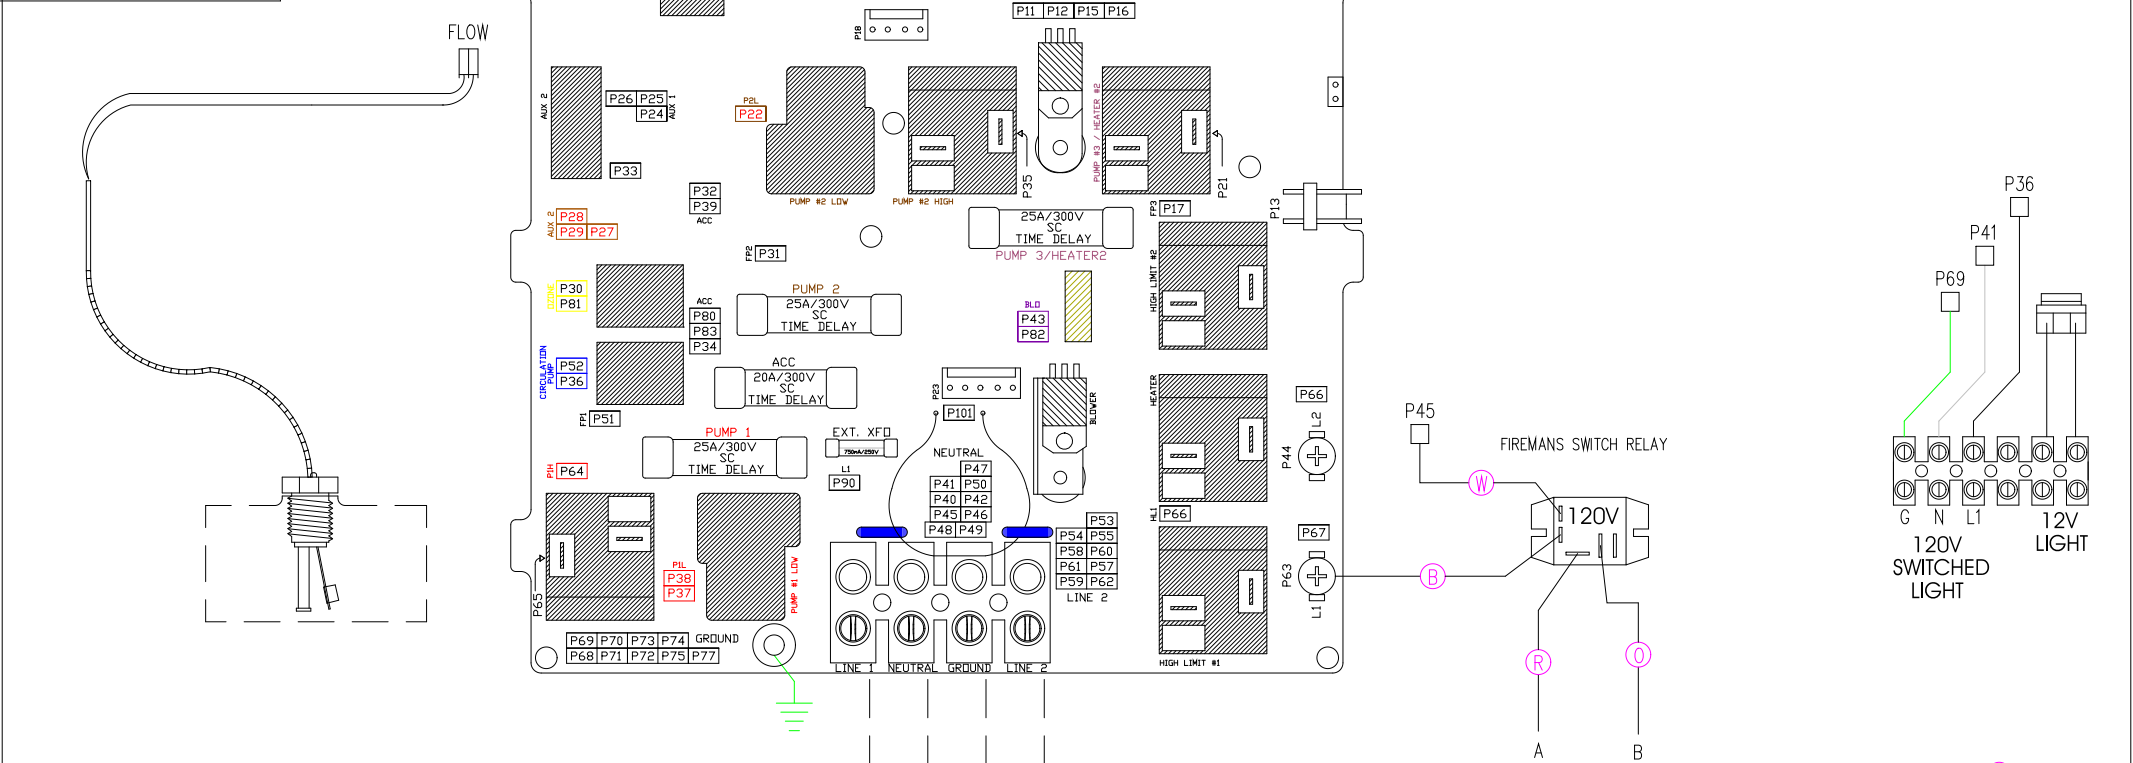

LEGEND	
	- 1/4" QUICK CONNECT
	- 1/4" PIGGYBACK
	- FORK CONNECTOR
	- RING CONNECTOR
	- SOCKET CONNECTOR
	- PIN CONNECTOR

**MAIN INPUT SERVICE
SEE MANUAL**

HYDRO-QUIP
CORONA, CA (909) 273-7575

Manufacture Notes:

Dwg. No.
G822A0-KLPQY-J

Drawn	MBS	Rev	01
Date	02.09.09		
Diagram No.	5161		

Wire Color Code			
B - Black	G - Green	W - White	Gr - Gray
Br - Brown	Bl - Blue	V - Violet	
R - Red			
O - Orange			
Y - Yellow			